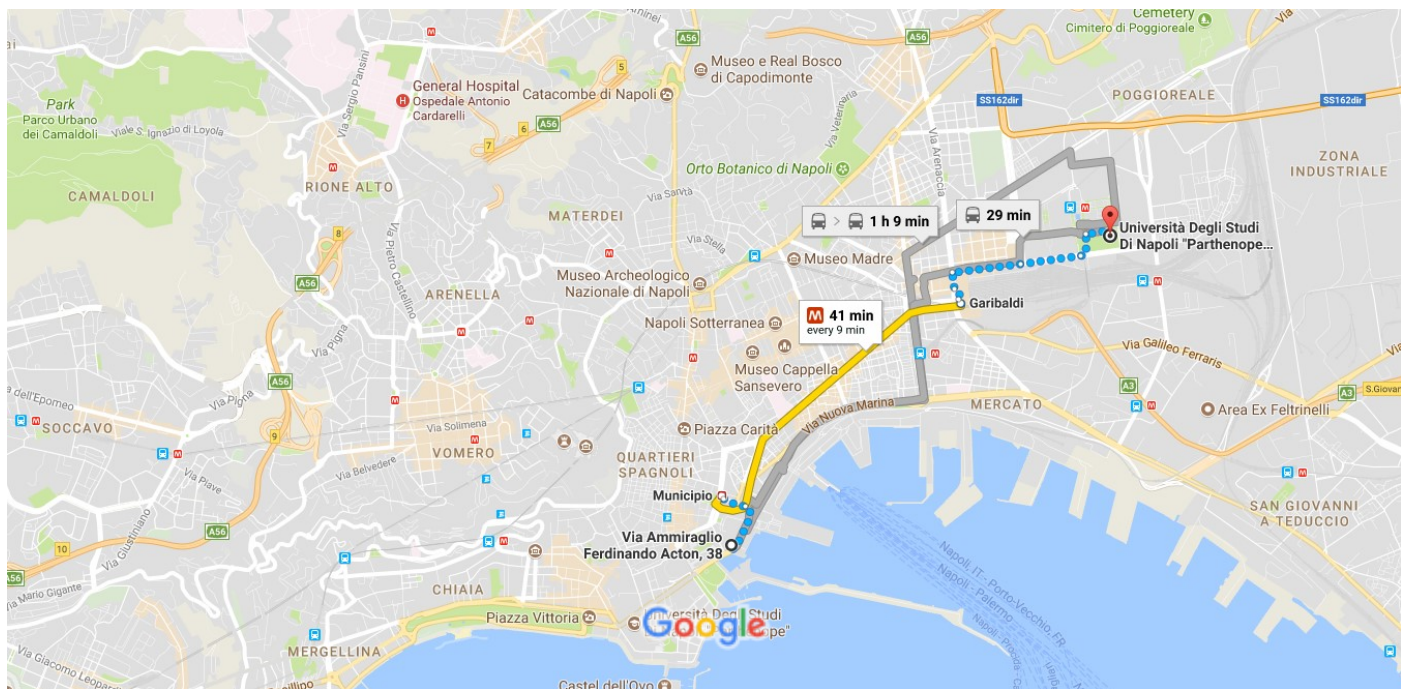

Via Ammiraglio Ferdinando Acton, 38 12:53 PM - 1:34 PM (41 min)
Università Degli Studi Di Napoli "Parthenope" sede centro direzionale

Map data ©2017 Google Italy 500 m

12:53 PM ○ Via Ammiraglio Ferdinando Acton, 38

80133 Napoli NA

Walk

About 7 min , 550 m

Use caution - may involve errors or sections not suited for walking

Head northeast on Via Ammiraglio Ferdinando Acton

350 m

Continue onto Piazza Municipio

160 m

Slight right to stay on Piazza Municipio

14 m

1:09 PM ○ Municipio

L1 Piazza Garibaldi

5 min (2 stops)

Service run by Azienda Napoletana Mobilità

1:11 PM

Universita'

1:14 PM ○ Garibaldi

Garibaldi

-  Walk
About 20 min , 1.5 km
Use caution - may involve errors or sections not suited for walking
-  Head northwest
14 m
-  Turn right toward Corso Novara
94 m
-  Turn right onto Corso Novara
110 m
-  Turn right onto Corso Meridionale
500 m
-  Continue onto Via Taddeo da Sessa
450 m
-  At the roundabout, take the 3rd exit onto Viale Umberto Terracini
180 m
-  Turn right
 Destination will be on the right
170 m